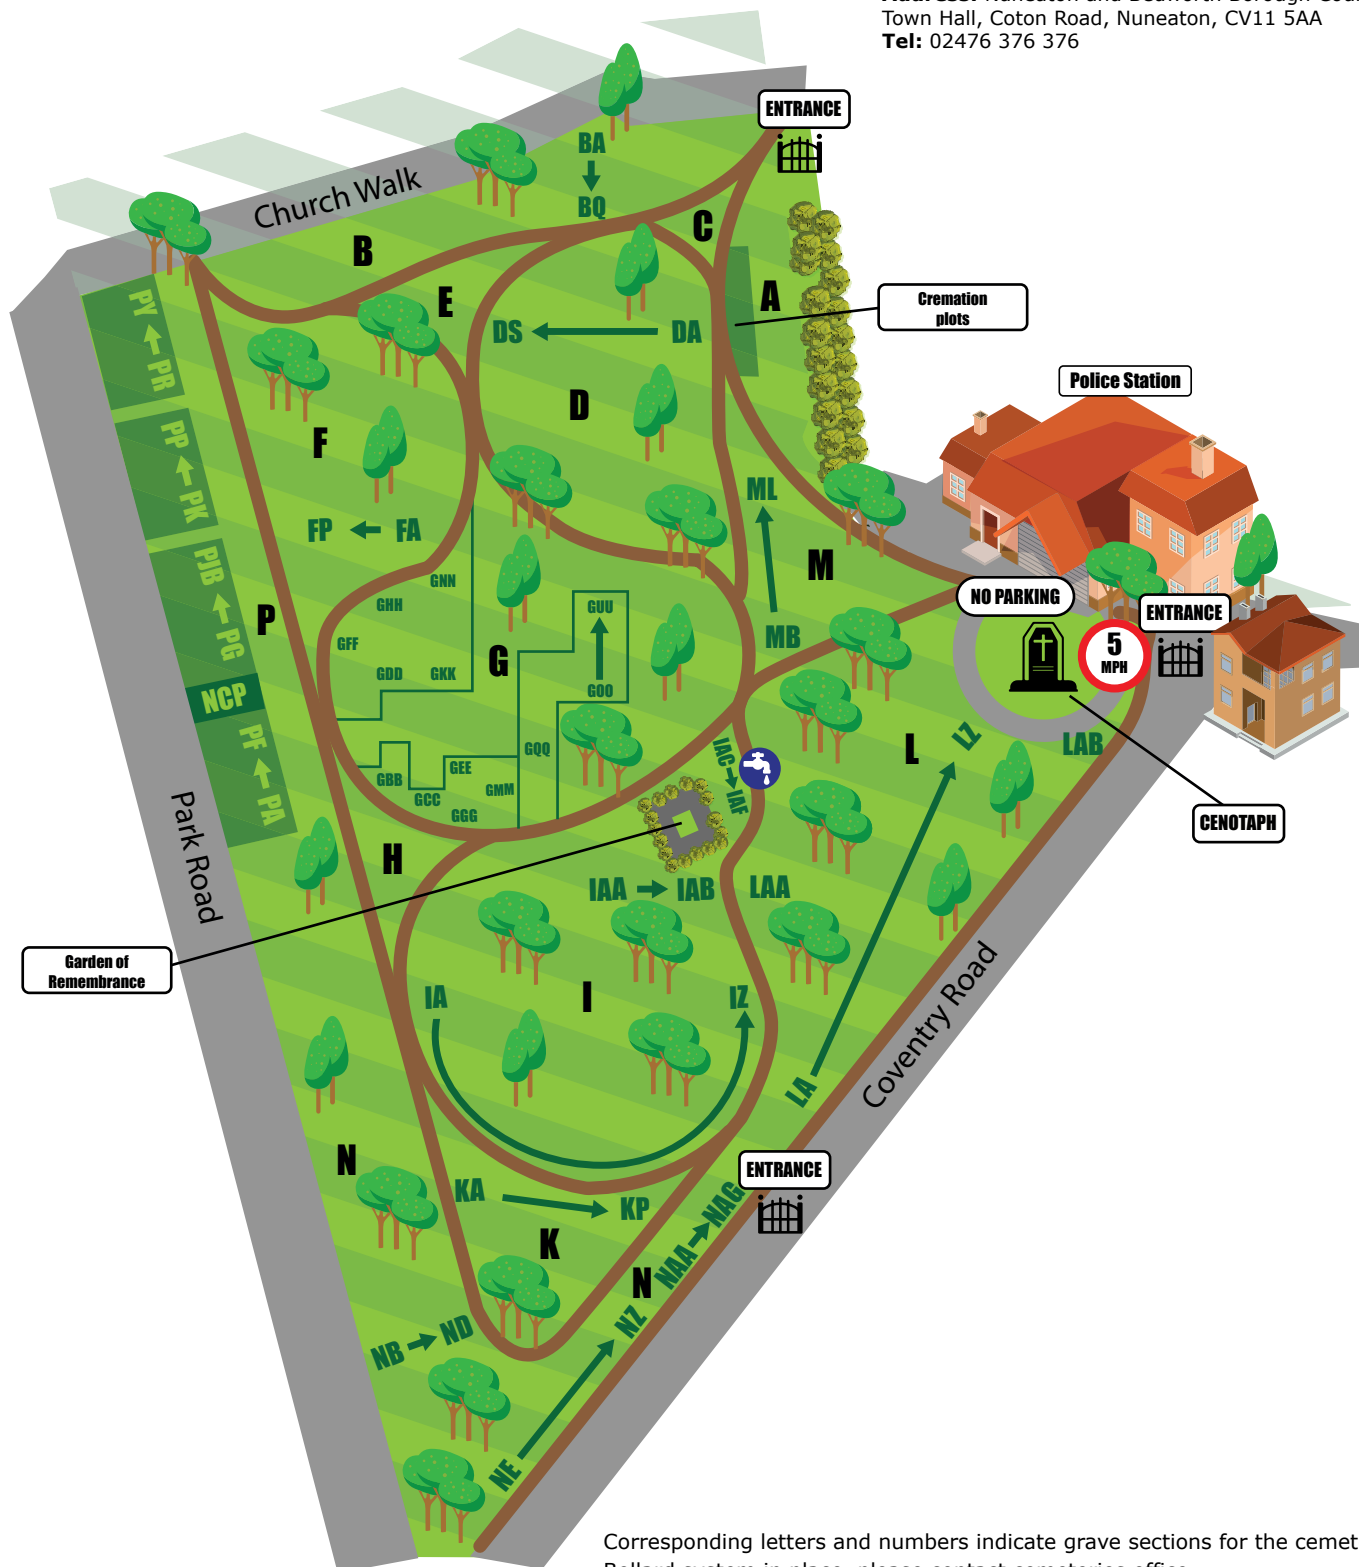

Coventry Road Cemetery

Coventry Road, Bedworth, CV12 8NF

www.nuneatonandbedworth.gov.uk/cemeteries-crematorium

Opening times:

- March: 9.00am until 5.30pm
- April: 9.00am until 7.00pm
- May until August: 9.00am until 8.00pm
- September: 9.00am until 7.00pm
- October: 9.00am until 5.30pm
- November until February: 9.00am until 4.30pm

Address: Nuneaton and Bedworth Borough Council
Town Hall, Coton Road, Nuneaton, CV11 5AA
Tel: 02476 376 376

Corresponding letters and numbers indicate grave sections for the cemetery Bollard system in place, please contact cemeteries office
Grade II Listed Heritage Status