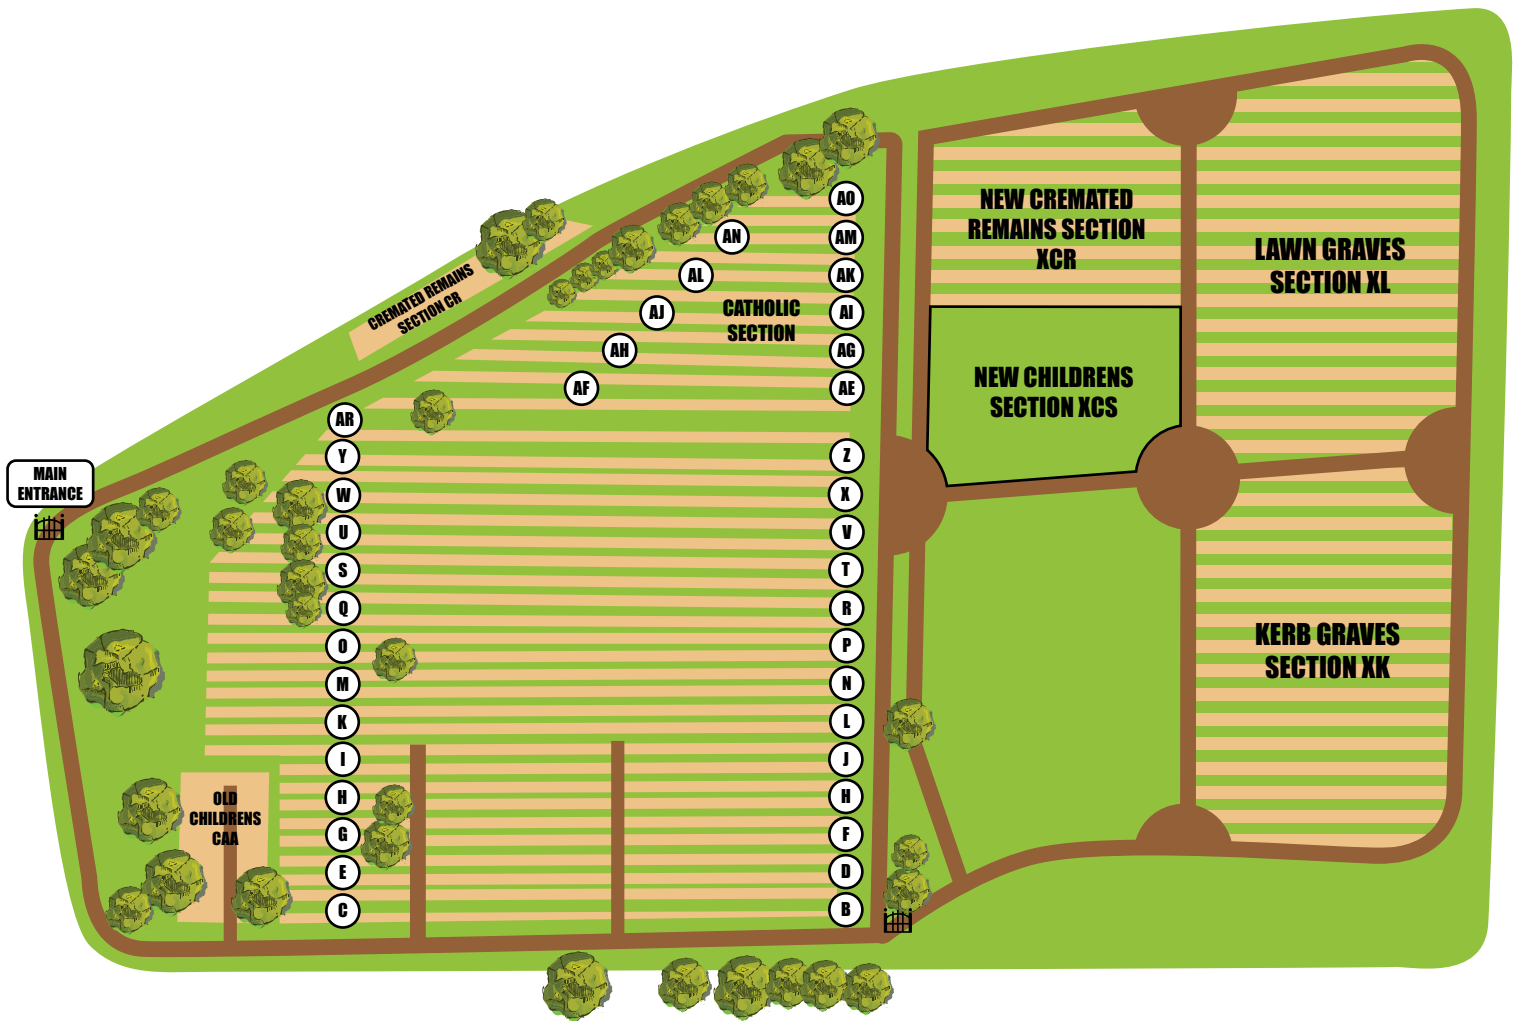

# Marston Lane Cemetery

Marston Lane, Bedworth, CV12 9AD

[www.nuneatonandbedworth.gov.uk/cemeteries-crematorium](http://www.nuneatonandbedworth.gov.uk/cemeteries-crematorium)

**Opening times:**

- March: 9.00am until 5.30pm
- April: 9.00am until 7.00pm
- May until August: 9.00am until 8.00pm
- September: 9.00am until 7.00pm
- October: 9.00am until 5.30pm
- November until February: 9.00am until 4.30pm

**Address:** Nuneaton and Bedworth Borough Council  
Town Hall, Coton Road, Nuneaton, CV11 5AA  
**Tel:** 02476 376 376

Corresponding letters and numbers indicate grave sections for the cemetery