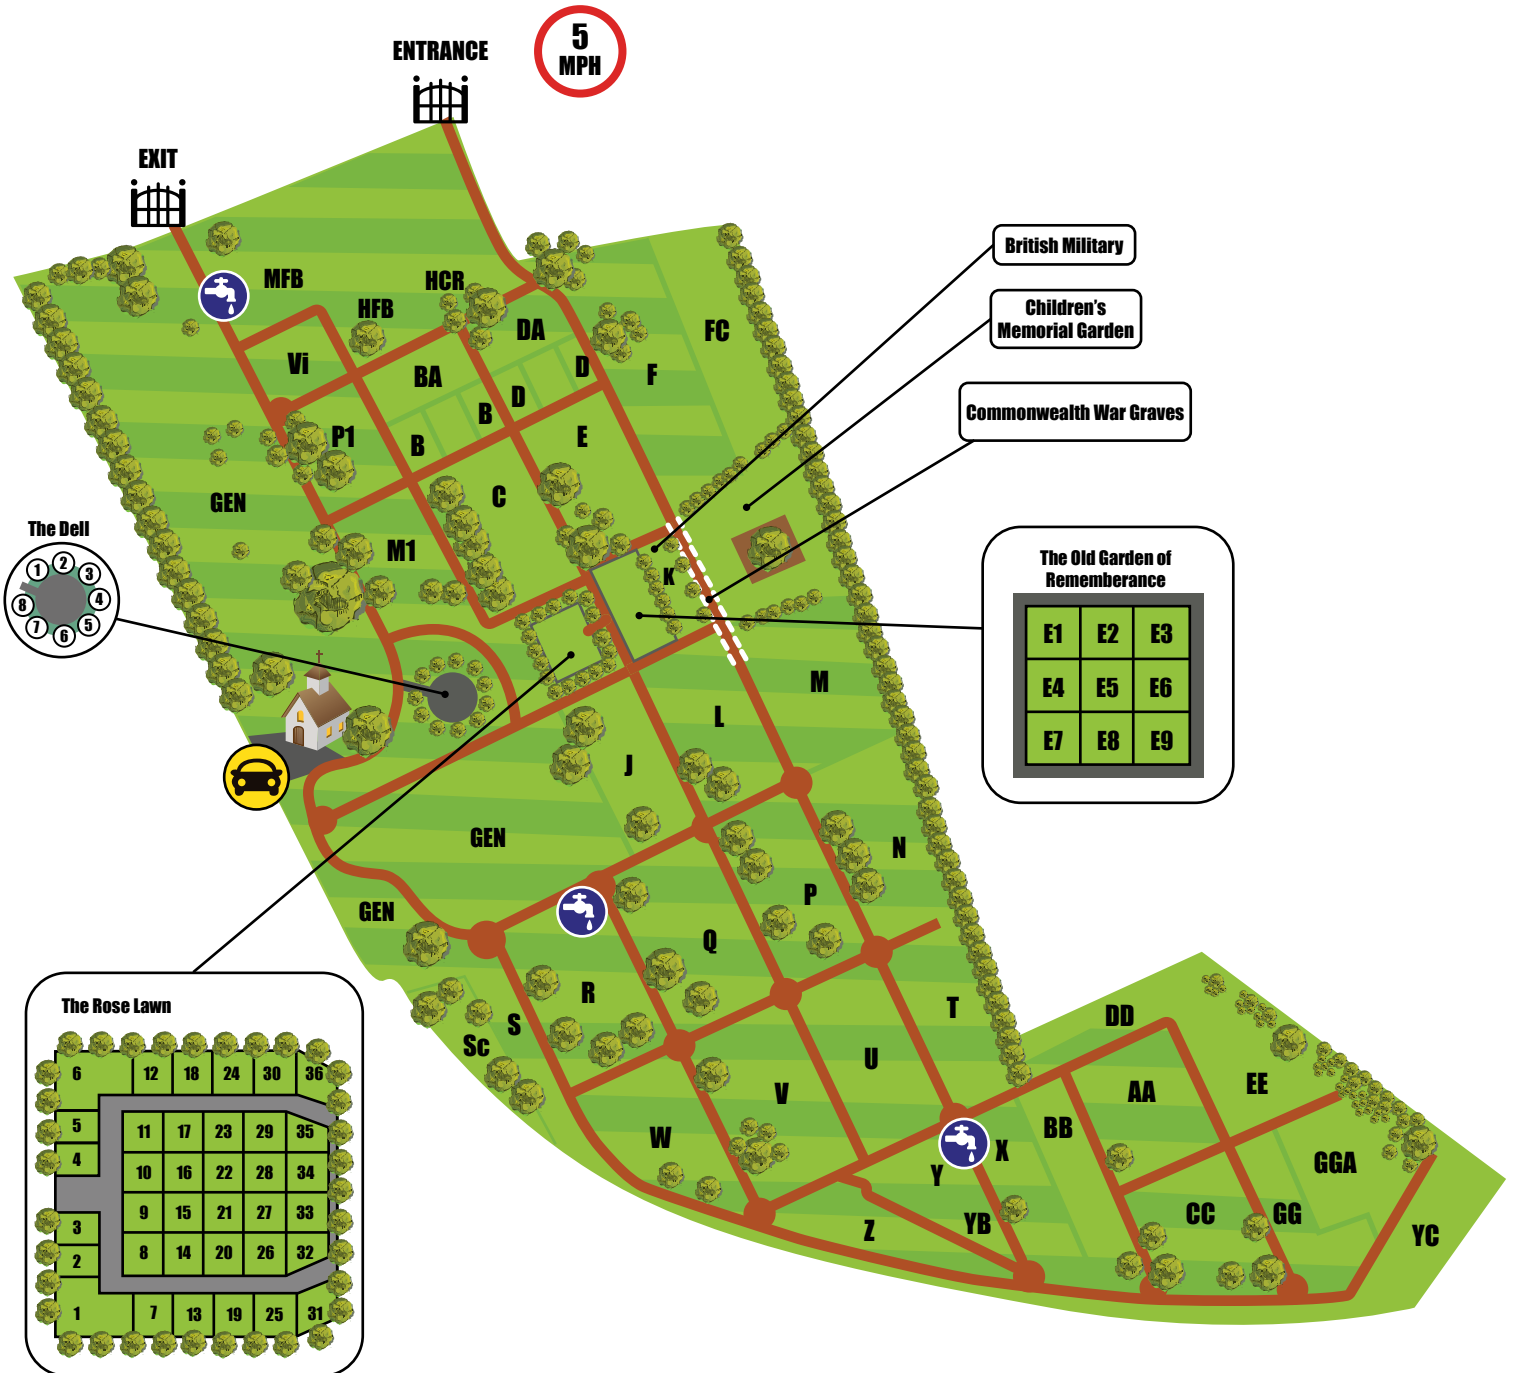

Oaston Road Cemetery

Oaston Road, Nuneaton, CV11 6JZ
www.nuneatonandbedworth.gov.uk/cemeteries-crematorium

- Opening times:**
- March: 9.00am until 5.30pm
 - April: 9.00am until 7.00pm
 - May until August: 9.00am until 8.00pm
 - September: 9.00am until 7.00pm
 - October: 9.00am until 5.30pm
 - November until February: 9.00am until 4.30pm

Address: Nuneaton and Bedworth Borough Council
 Town Hall, Coton Road, Nuneaton, CV11 5AA
Tel: 02476 376 376

Corresponding letters and numbers indicate grave sections for the cemetery