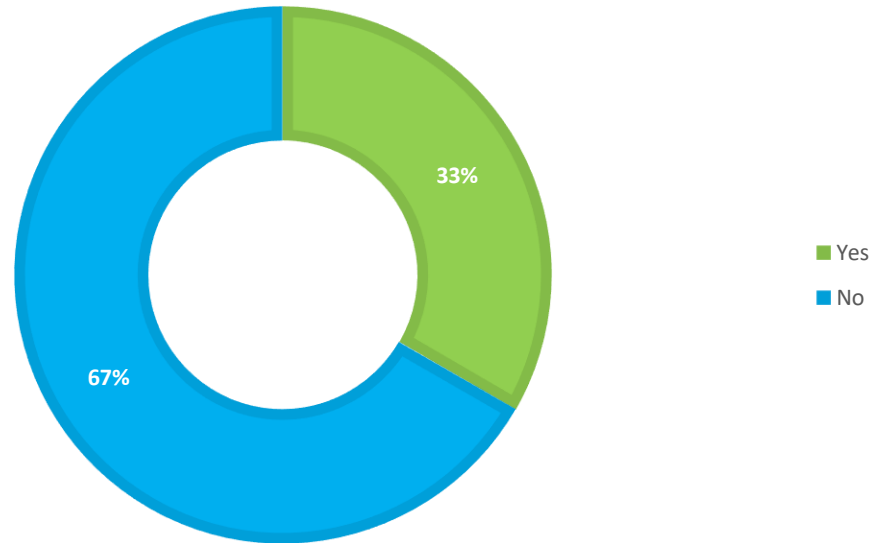

Appendix 2

School Consultation Analysis - NBBC

If there is currently no use of the sports facilities by the local community, would the school/college consider allowing community use in the future?