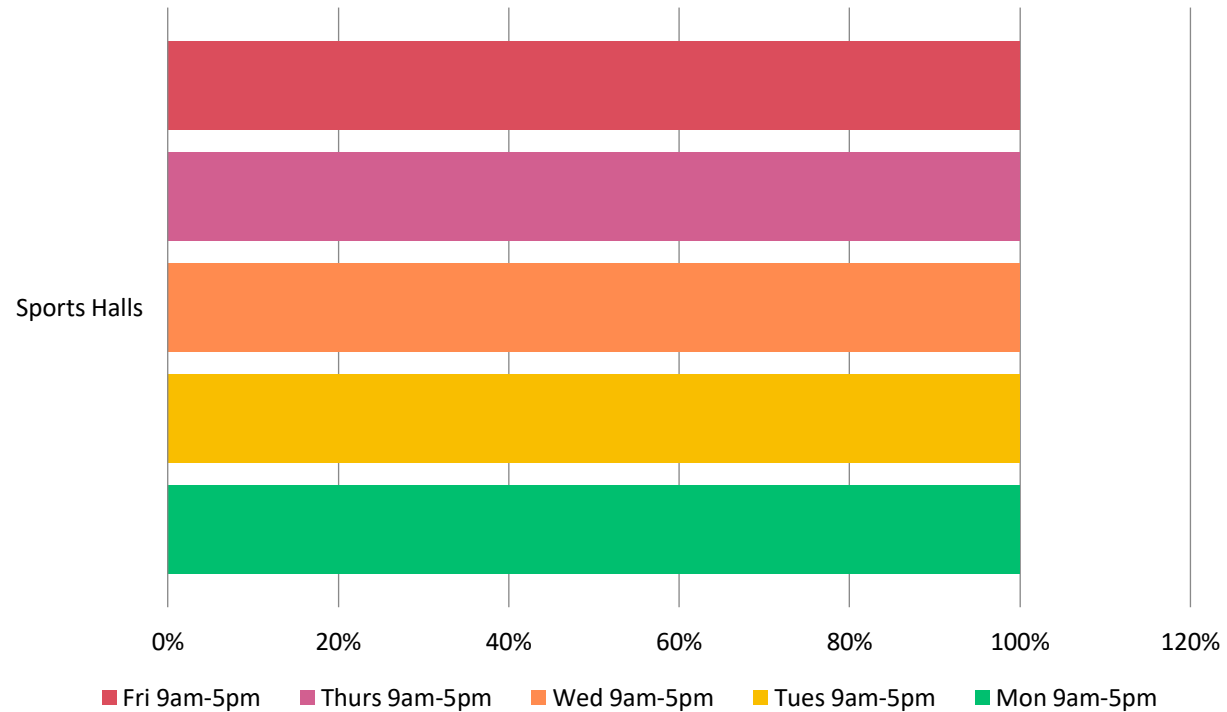

Dance Studios

Do you have this facility?

All eight schools said that they did not have this facility.

Appendix 2

School Consultation Analysis - NBBC

Day and time of school use

The graph opposite illustrates the times the sports halls are in use.

The time the sports halls are not in use are as follows, and shows there is more capacity for school use during the day and community use in the evening / at weekends :

Mon 5-9pm
Tues 9am-5pm
Tues 5-9pm
Wed 9am-5pm
Wed 5-9pm
Thurs 9am-5pm
Thurs 5-9pm
Fri 9am-5pm
Fri 5-9pm
Sat 9am-5pm
Sat 5-9pm
Sun 9am-5pm
Sun 5-9pm