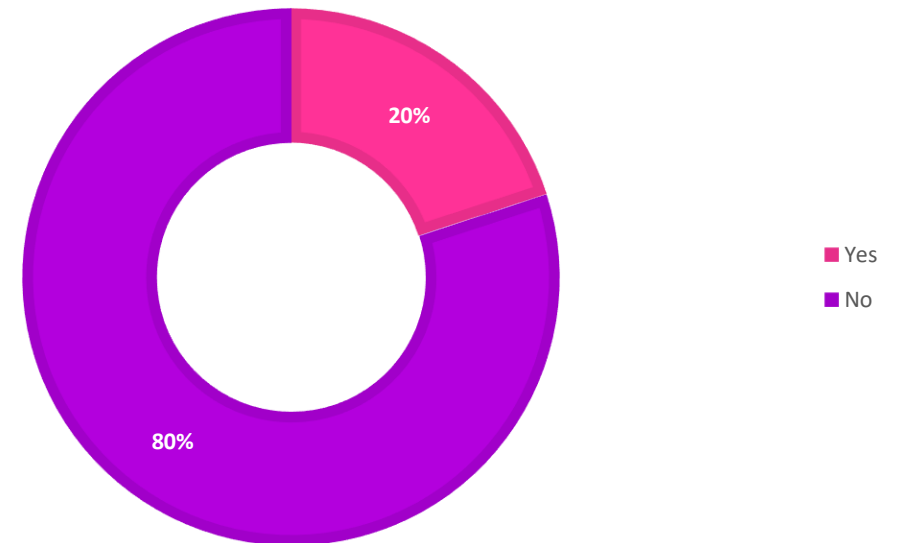

Appendix 2

School Consultation Analysis - NBBC

If there are sports facilities on the school site that are hired out, please provide below the fees charged (Please enter N/A if the school does not have, or does not let the type of facility specified)

Of the three schools that responded all said that the sports halls were hired out.

Sports Hall

£30 pound per hour

Are any of the sports facilities which are used by the community served by changing rooms?

If yes, please rate the quality of the changing rooms (1 very poor - 5 excellent)

Out of the one respondent to this question the changing facilities were rated as 3 'fair'.