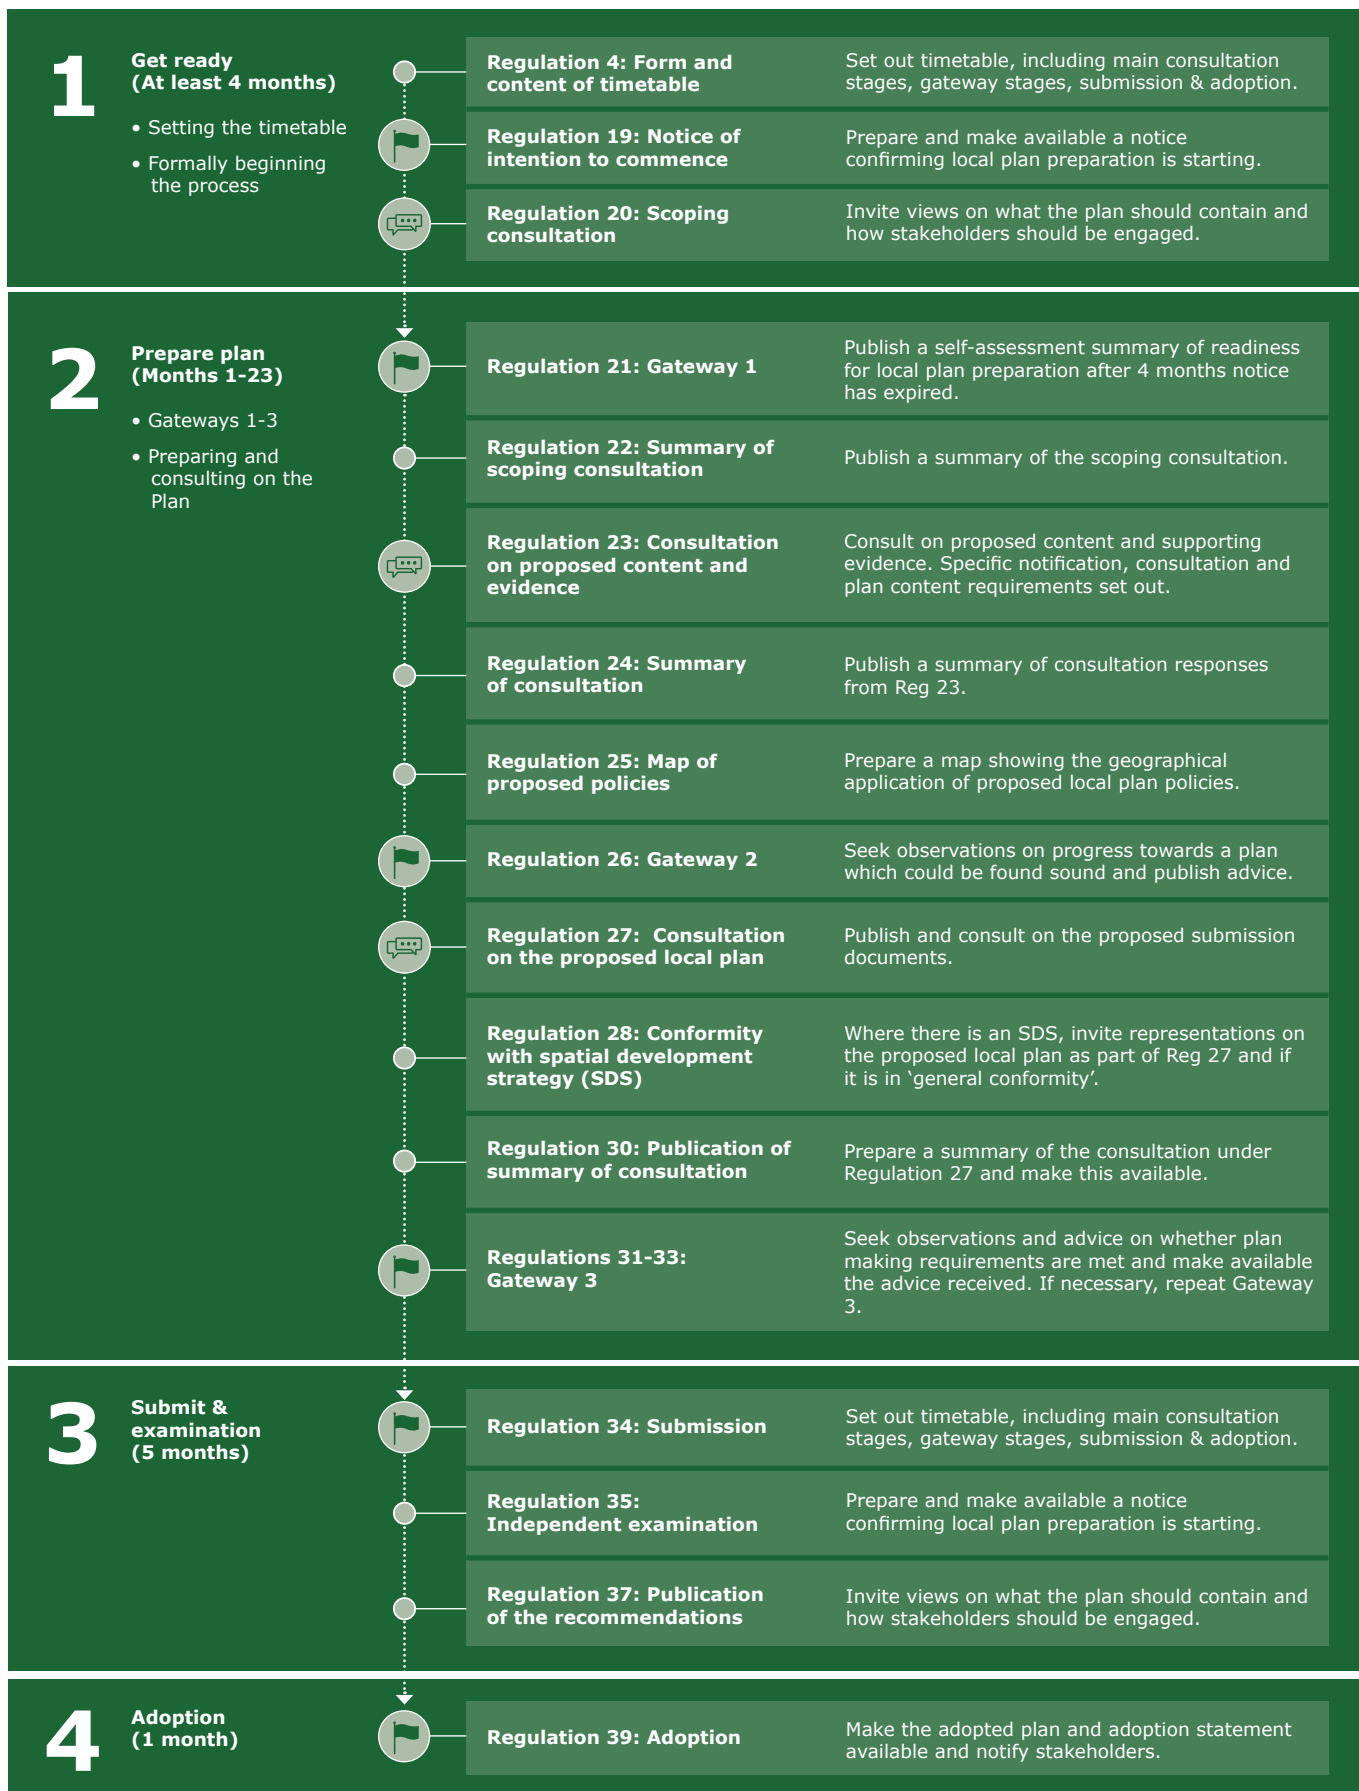

# 30-month local plan process summary

A summary of some of the key regulations for the new local plan process. Full list of regulations here: [The Town and Country Planning\(Local Planning\) \(England\) Regulations 2026](#)

# Supplementary plan process summary

A summary of some of the key regulations for authorities preparing a supplementary plan alongside their new local plan. Full list of regulations here: [The Town and Country Planning \(Local Planning\) \(England\) Regulations 2026](#)