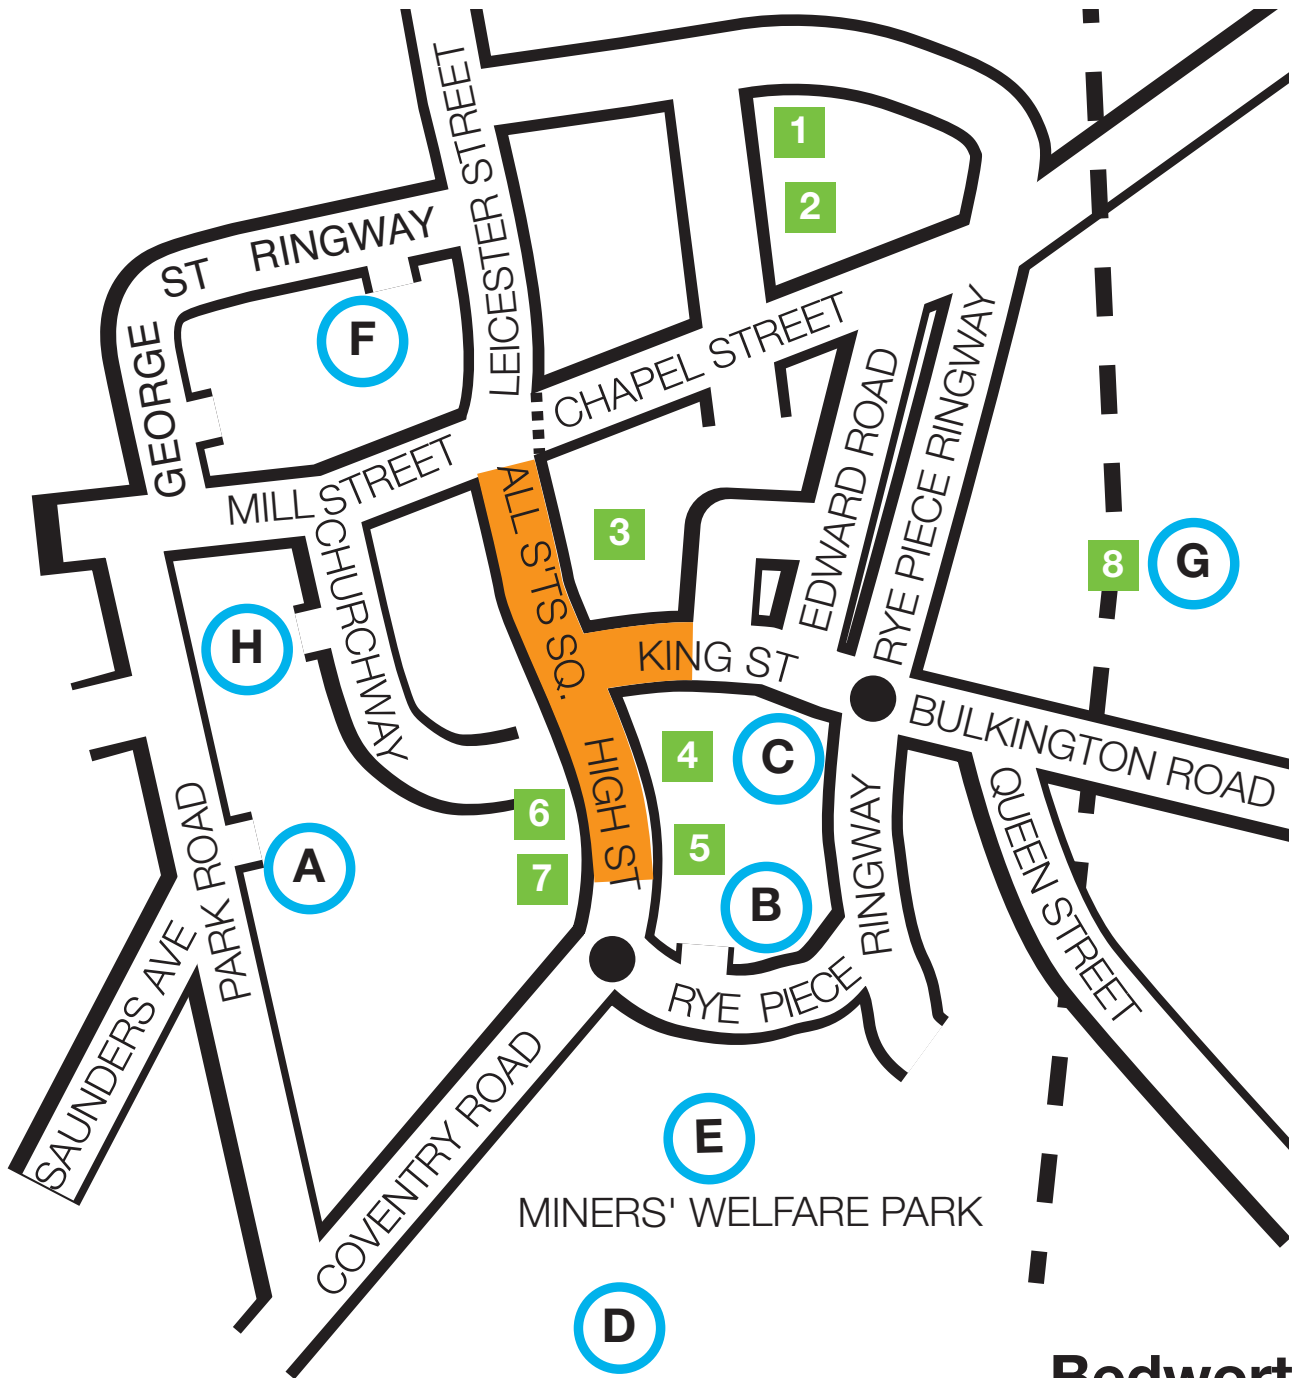

Long Stay	Parking Spaces	Disabled Spaces	Short Stay	Parking Spaces	Disabled Spaces
-----------	----------------	-----------------	------------	----------------	-----------------

A Regent St No.1	52	1	H Victoria St	102	4
B Regent St No.2	48	2	I Abbey St	404	19
C Harefield Road	594	13	J Ropewalk*	491	32
D Upper Abbey St	41	2	K Town Hall/Shoppers [⚡]	52	4
E Pool Bank St	40	2	L Church St	86	5
F Riversley Park	15	1	M Justice Walk	109	6
G Orchard St	55	0			

N NCP	77		Q Sainsbury's	290	9
O Blockbusters	112	6	R Railway Station	151	
P Asda	250	18			

- 1** Town Hall
 - 2** Council House
 - 3** Museum
 - 4** Library
 - 5** St Nicolas Church
 - 6** Warwickshire Justice Centre
 - 7** Bus Station
 - 8** Railway Station
 - 9** Ropewalk Shopping Centre
 - 10** Abbeygate Shopping Centre
- Orange arrow: One Way

A Park Road	48	0	D Leisure Centre	110	3
B Spitalfields 1	93	8	E Miners' Welfare Park	34	0
C Spitalfields 2	35	3	F TesCO (opening Dec 2011)	485	23
			G Railway Station	21	0
			H Aldi	92	6

- 1 Old Meeting Hall
- 2 Shopmobility
- 3 Almshouses
- 4 Civic Hall in Bedworth

- 5 Library
- 6 All Saints Church
- 7 Police Station
- 8 Railway Station

Bedworth Town Centre